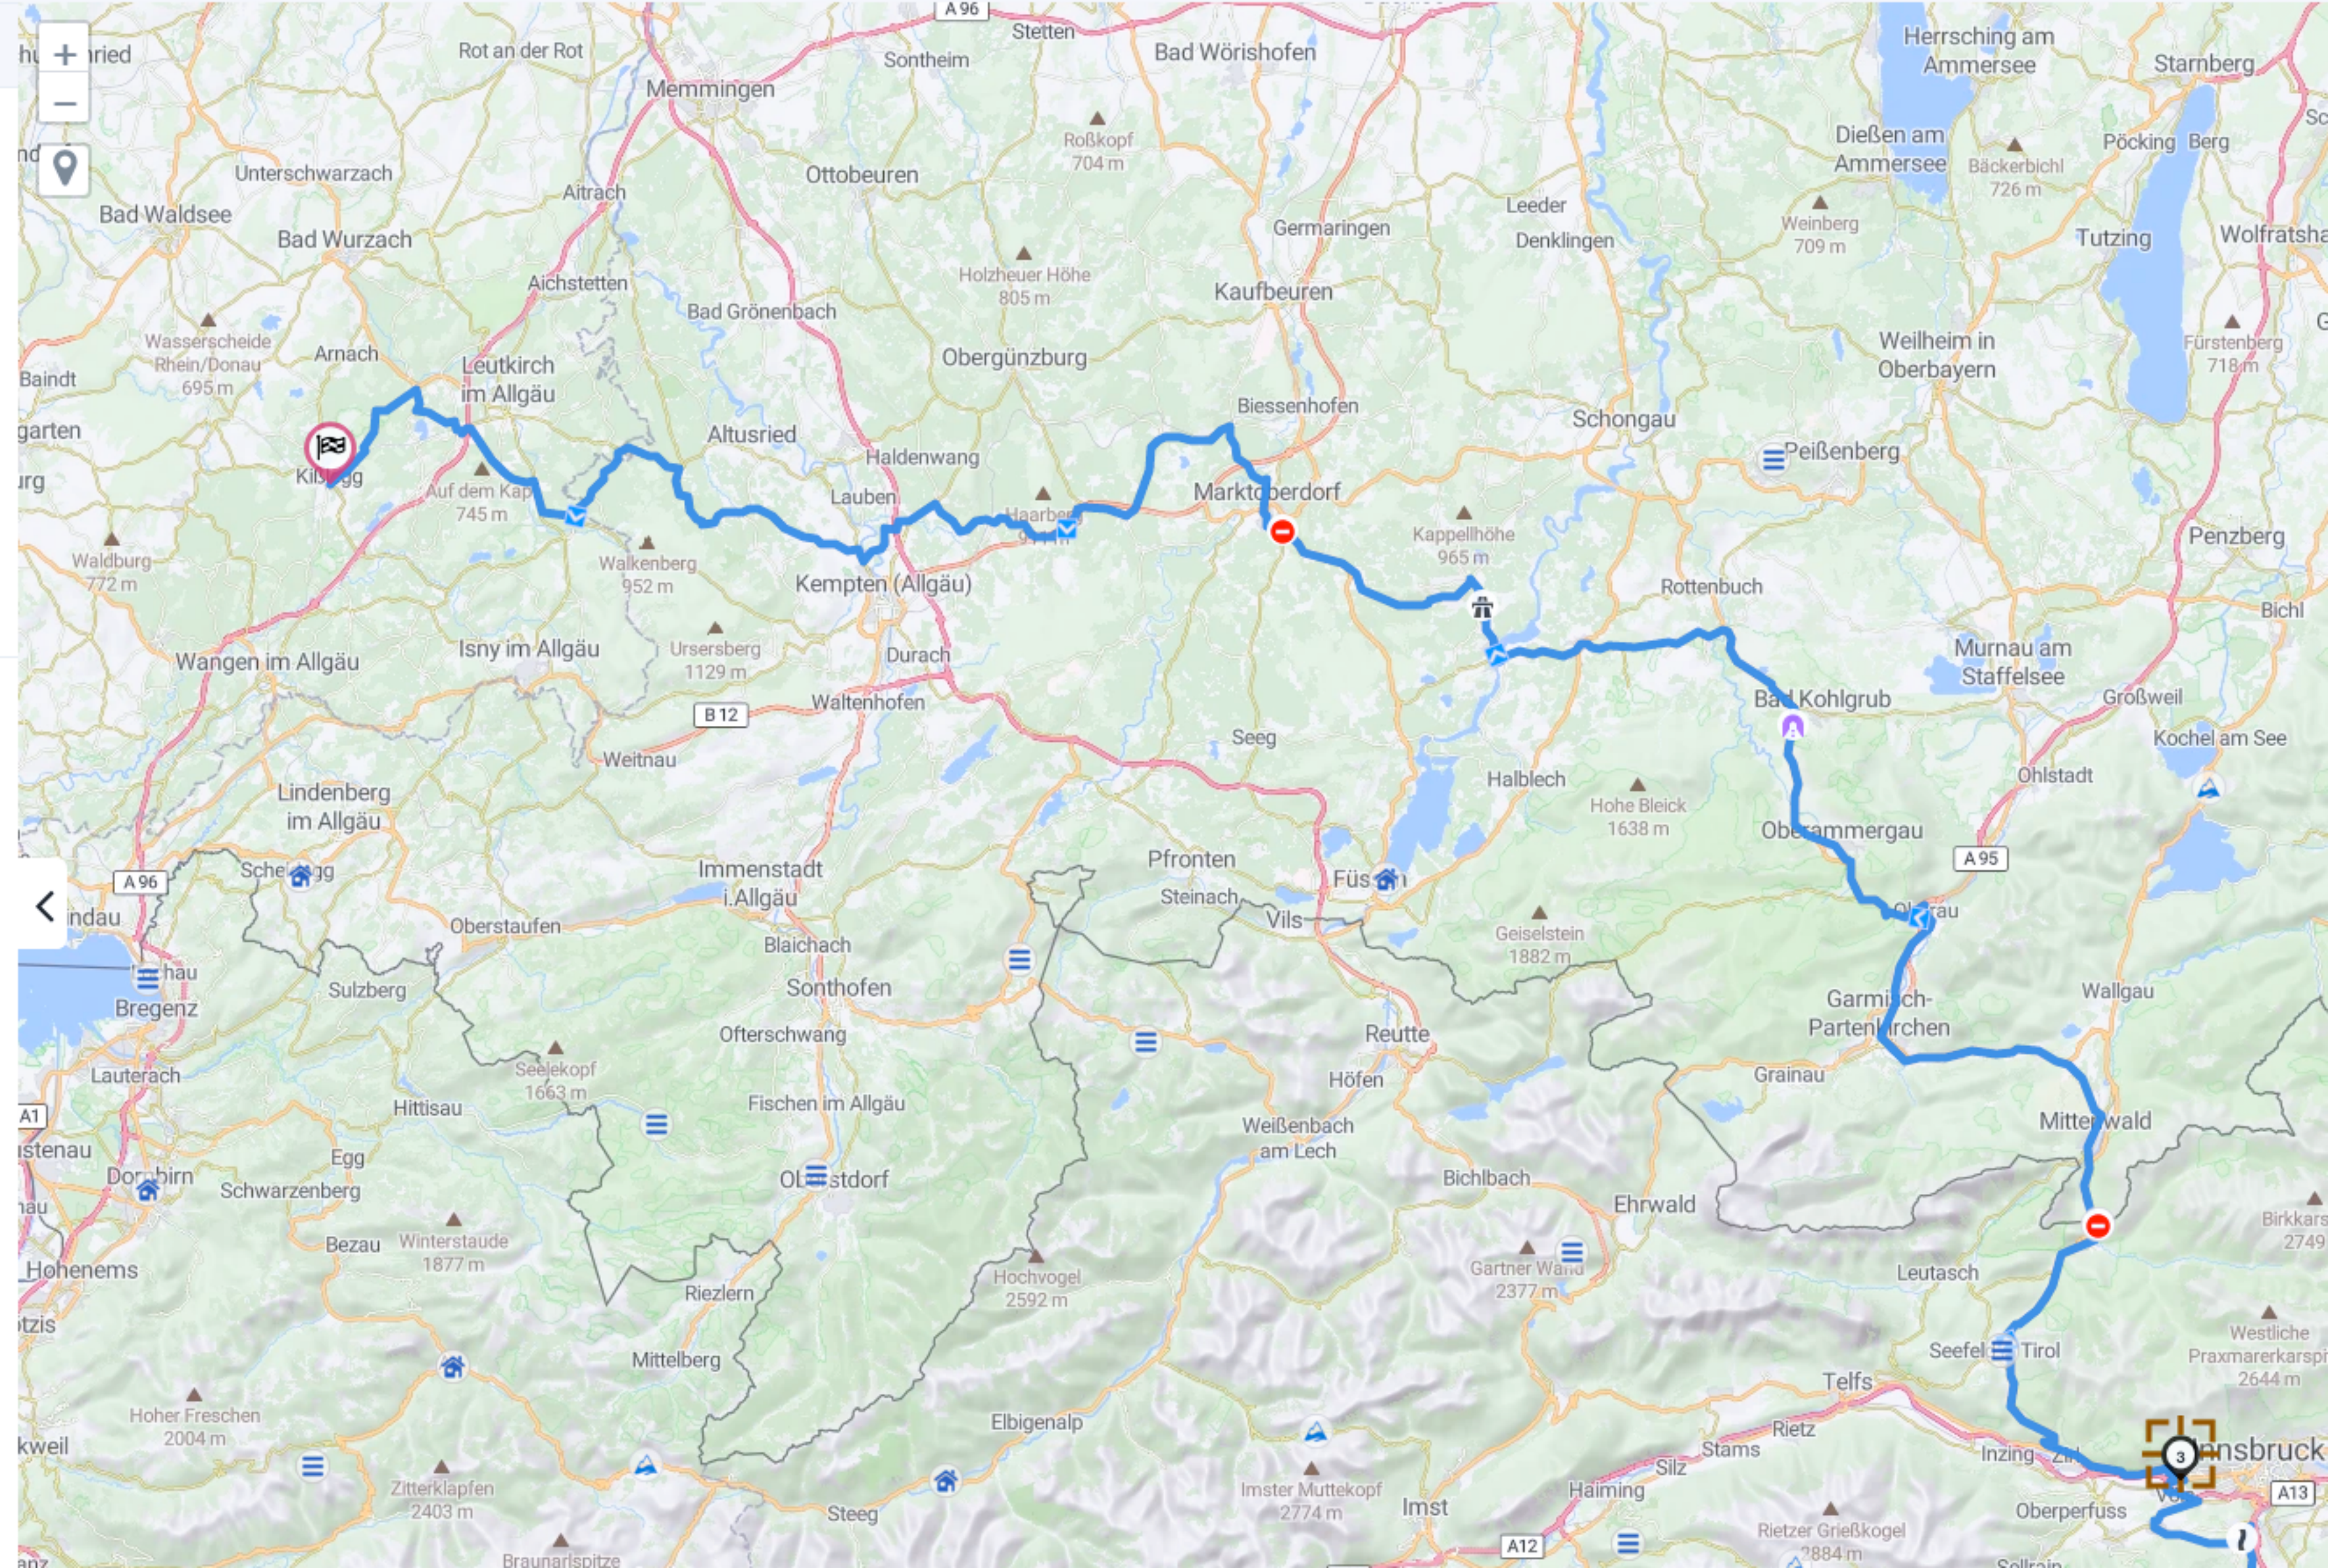

3 Shaping-Point 3

Koordinaten
47.261756,11.332397

501km
9h 2min

25.86km / 33min

206km / 4h 1min

GraphHopper

Powered by GraphHopper API

- 47.261756,11.332397
- 47.261756,11.332397
- 47.261756,11.332397

Adress-Suchanbieter: GraphHopper